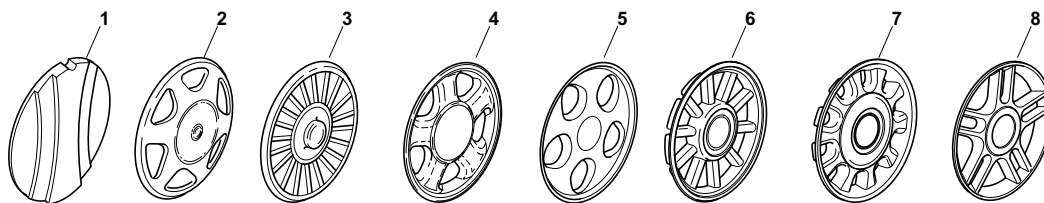

Genuine Spare Parts

Catalogo delle parti di ricambio
Spare parts catalogue
Catalogue des pieces de rechange
Ersatzteilkatalog

2010

- Use GLOBAL GARDEN PRODUCT Genuine Spare Parts specified in the parts list for repair and/or replacement.
- The contents described in the parts list may change due to improvement.
- The drawings of the spare parts are only indicative and might not represent the part in question exactly.
- The indications "right" - "left" - "front" - "rear" refer to the position of the operator when using the machine.
- When placing orders of parts for repair and/or replacement, make sure that the illustrated parts list is the one applying to the machine's year of manufacture, as shown on the identification plate attached to the machine.

GLOBAL GARDEN PRODUCTS

ENCLOSURE 1

POS.	CODE	Q.TY	DESCRIZIONE	DESCRIPTION	DESCRIPTION	BESCHREIBUNG	REMARKS
1	22110252/1		Coprimozzo Bianco	Hub Cap White	Couvre-Moyeu	Radkappe Weiße	
1	22110254/1		Coprimozzo Giallo	Hub Cap Yellow	Couvre-Moyeu	Radkappe Gelbe	
1	22110255/1		Coprimozzo Rosso	Hub Cap Red	Couvre-Moyeu	Radkappe Rote	
2	22110344/0		Coprimozzo Bianco	Hub Cap White	Couvre-Moyeu	Radkappe Weiße	
2	22110395/0		Coprimozzo Grigio	Hub Cap Grey	Couvre-Moyeu Gris	Radkappe Grau	
3	22110347/0		Coprimozzo Grigio	Hub Cap Grey	Couvre-Moyeu Gris	Radkappe Grau	
4	22110381/0		Coprimozzo Grigio	Hub Cap Grey	Couvre-Moyeu Gris	Radkappe Grau	
5	22110416/0		Coprimozzo Grigio	Hub Cap Grey	Couvre-Moyeu Gris	Radkappe Grau	
6	22110495/0		Coprimozzo Grigio	Hub Cap Grey	Couvre-Moyeu Gris	Radkappe Grau	
7	22110493/0		Coprimozzo Grigio	Hub Cap Grey	Couvre-Moyeu Gris	Radkappe Grau	
8	22110491/0		Coprimozzo Grigio	Hub Cap Grey	Couvre-Moyeu Gris	Radkappe Grau	