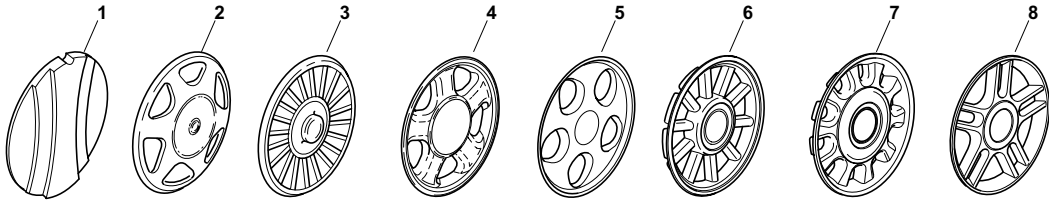

ENCLOSURE 2

POS.	CODE	Q.TY	DESCRIZIONE	DESCRIPTION	DESCRIPTION	BESCHREIBUNG	REMARKS
1	22110251/0		Coprismozzo Bianco	Hub Cap White	Couvre-Moyeu	Radkappe Weiße	
1	22110253/0		Coprismozzo Giallo	Hub Cap Yellow	Couvre-Moyeu	Radkappe Gelbe	
1	22110256/0		Coprismozzo Rosso	Hub Cap Red	Couvre-Moyeu	Radkappe Rote	
2	22110313/0		Coprismozzo Bianco	Hub Cap White	Couvre-Moyeu	Radkappe Weiße	
2	22110314/0		Coprismozzo Grigio	Hub Cap Grey	Couvre-Moyeu Gris	Radkappe Grau	
3	22110348/0		Coprismozzo Grigio	Hub Cap Grey	Couvre-Moyeu Gris	Radkappe Grau	
4	22110382/0		Coprismozzo Grigio	Hub Cap Grey	Couvre-Moyeu Gris	Radkappe Grau	
5	22110417/0		Coprismozzo Grigio	Hub Cap Grey	Couvre-Moyeu Gris	Radkappe Grau	
6	22110496/0		Coprismozzo Grigio	Hub Cap Grey	Couvre-Moyeu Gris	Radkappe Grau	
7	22110494/0		Coprismozzo Grigio	Hub Cap Grey	Couvre-Moyeu Gris	Radkappe Grau	
8	22110492/0		Coprismozzo Grigio	Hub Cap Grey	Couvre-Moyeu Gris	Radkappe Grau